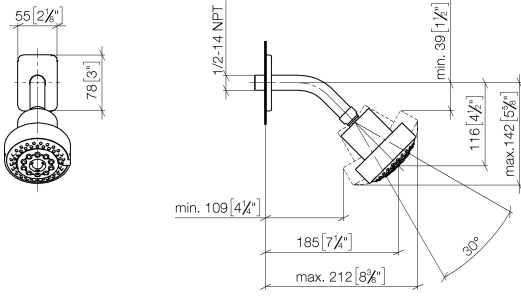

28 508 710

- 200mm projection
- ball-joint pivotable through 30°
- Three settings: PURIFY RAIN, COMPACT SOFT FLOW, COMPACT AQUAPRESSURE FLOW, max. flow rate 9 l/min (at 3 bar)
- with anti-scale system
- spray head Ø 92mm
- rosette 78 x 55 mm
- 1/2" connection
- Function from: 7 l/min

	Chrome	28 508 710-00
	Chrome	28 508 710-00 0010
	Brushed Platinum	28 508 710-06 0010
	Brushed Platinum	28 508 710-06

Recommended miscellaneous

- Concealed wall elbow -** 35 085 970 90
- max. recess depth 163 mm
 - min. recess depth 90 mm

28 508 710

mm [inches]

Flow rate chart

28 508 710

Spare parts list

No.	Item Number	Name	Quantity used	Delivery time
1	09 27 71 004-00	rosette	1	10
2	09 31 11 048 90	pin	1	2
3	09 14 10 098 90	seal	1	2
4	09 11 03 011-00	connection	1	10
5	04 12 11 110 00-00	shower	1	10