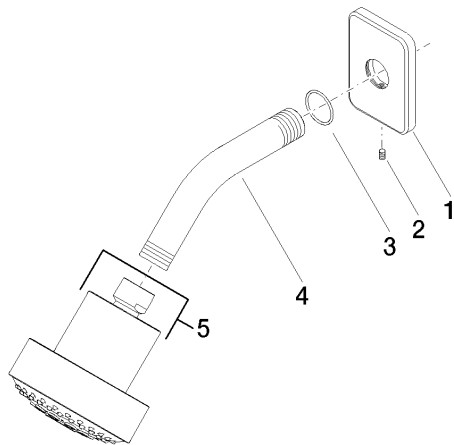

28 508 710

- 200mm projection
- ball-joint pivotable through 30°
- Three settings: PURIFY RAIN, COMPACT SOFT FLOW, COMPACT AQUAPRESSURE FLOW, max. flow rate 9 l/min (at 3 bar)
- with anti-scale system
- spray head Ø 92mm
- rosette 78 x 55 mm
- 1/2" connection
- Function from: 7 l/min

	Chrome	28 508 710-00
	Chrome	28 508 710-00 0010
	Brushed Platinum	28 508 710-06 0010
	Brushed Platinum	28 508 710-06

Recommended miscellaneous

- Concealed wall elbow -** 35 085 970 90
- max. recess depth 163 mm
 - min. recess depth 90 mm

28 508 710

mm [inches]

Flow rate chart

28 508 710

Spare parts list

No.	Item Number	Name	Quantity used	Delivery time
1	09 27 71 004-00	rosette	1	10
2	09 31 11 048 90	pin	1	2
3	09 14 10 098 90	seal	1	2
4	09 11 03 011-00	connection	1	10
5	04 12 11 110 00-00	shower	1	10